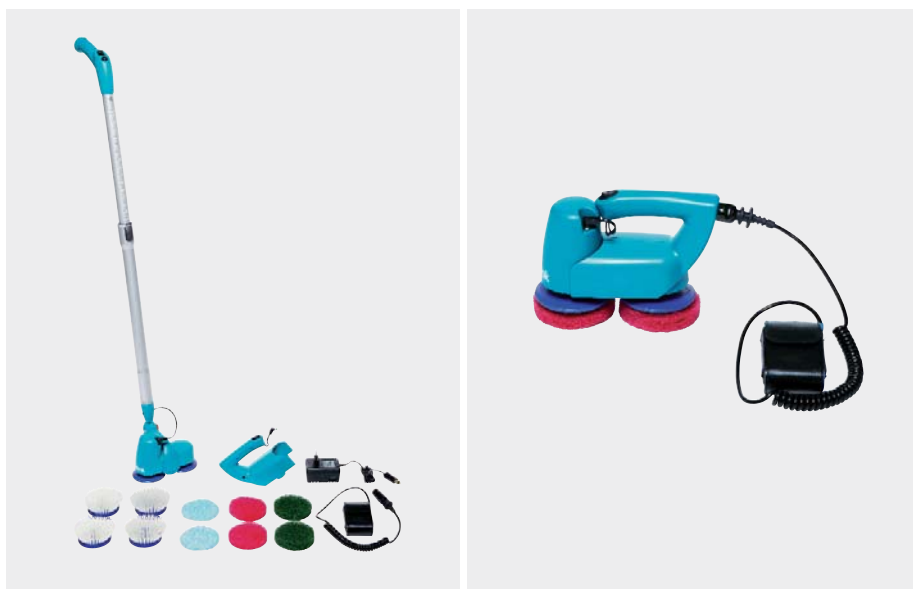

Wetrok BrushBoy

	with telescopic handle	with handgrip
Voltage	12	12
Max. working width in mm	210	210
Min. working width in mm	95	95
Water tank in litres	2.4	–
Weight without tank in kg	1.8	1.1
Weight with tank, without water, in kg	2.3	–
Speed in rpm	400	400
Weight of battery	0.7	0.7

BrushBoy complete

consisting of:

BrushBoy with telescopic handle

and handgrip

Battery pack complete

Charger

White scrubbing brushes, 0.4 mm

White scrubbing brushes, 0.6 mm

BB pad drive discs

BB microfibre pads

BB pads, red

BB pads, green