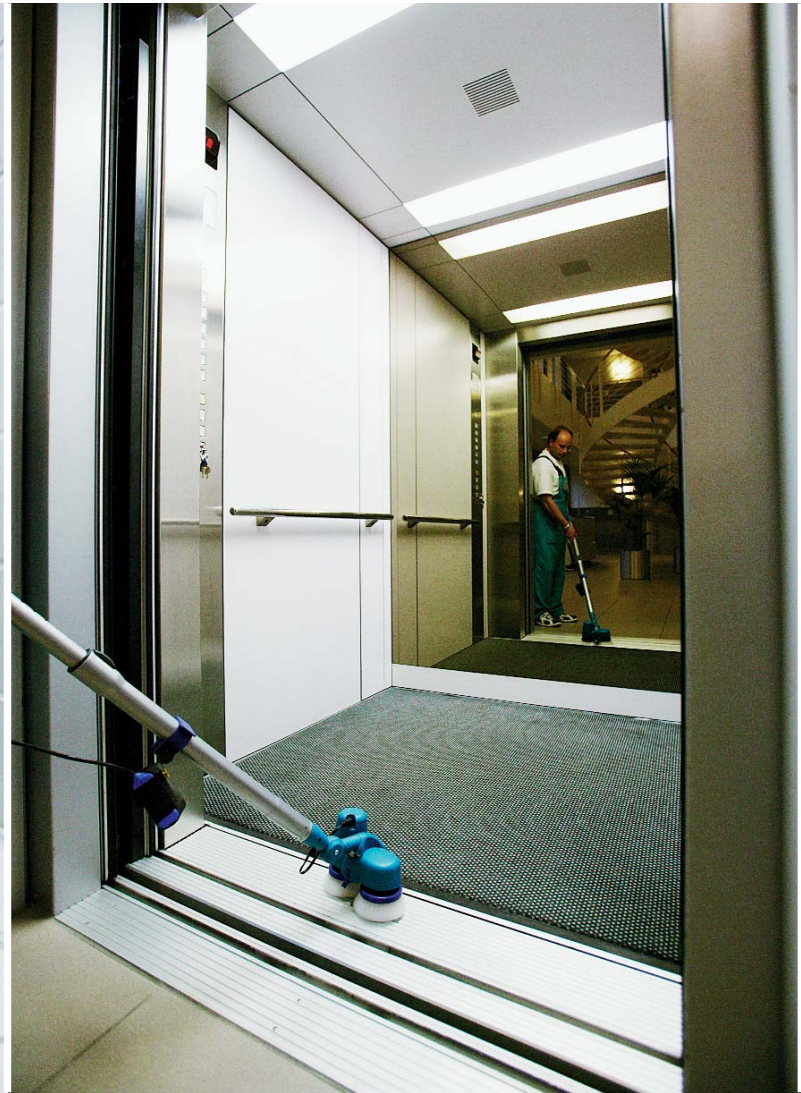

### The advantages of Wetrok BrushBoy

- Mechanical cleaning of edges, corners, niches and stairs
- Improved performance and ergonomics
- Extremely light and manoeuvrable
- Operating angle individually adjustable
- Can also be used as a hand-held device
- Simple to operate
- Can be used practically anywhere

1 Where neither a scrubber dryer nor a single-disc machine will reach, this handy scrubbing machine from Wetrok will achieve **perfect cleanliness**. Two contra-rotating brushes or pads enable precise control, so edges, corners and niches can be thoroughly cleaned.

2 Thanks to its **low clearance height** of just 95 mm, even dirt under radiators or toilet bowls stands no chance. To tackle stubborn dirt the cleaning solution can be simply and precisely dispensed at the click of a button on the telescopic handle.

3 The Wetrok BrushBoy converts into a **hand-held device** in next to no time: Simply remove the cleaning head from the telescopic handle, attach the ergonomic handgrip and away you go.

4 Strenuous, tiring physical work such as cleaning joints between tiles and shower trays becomes child's play, because manual labour is a thing of the past with the Wetrok BrushBoy. As a result both **performance** and safety are noticeably improved.